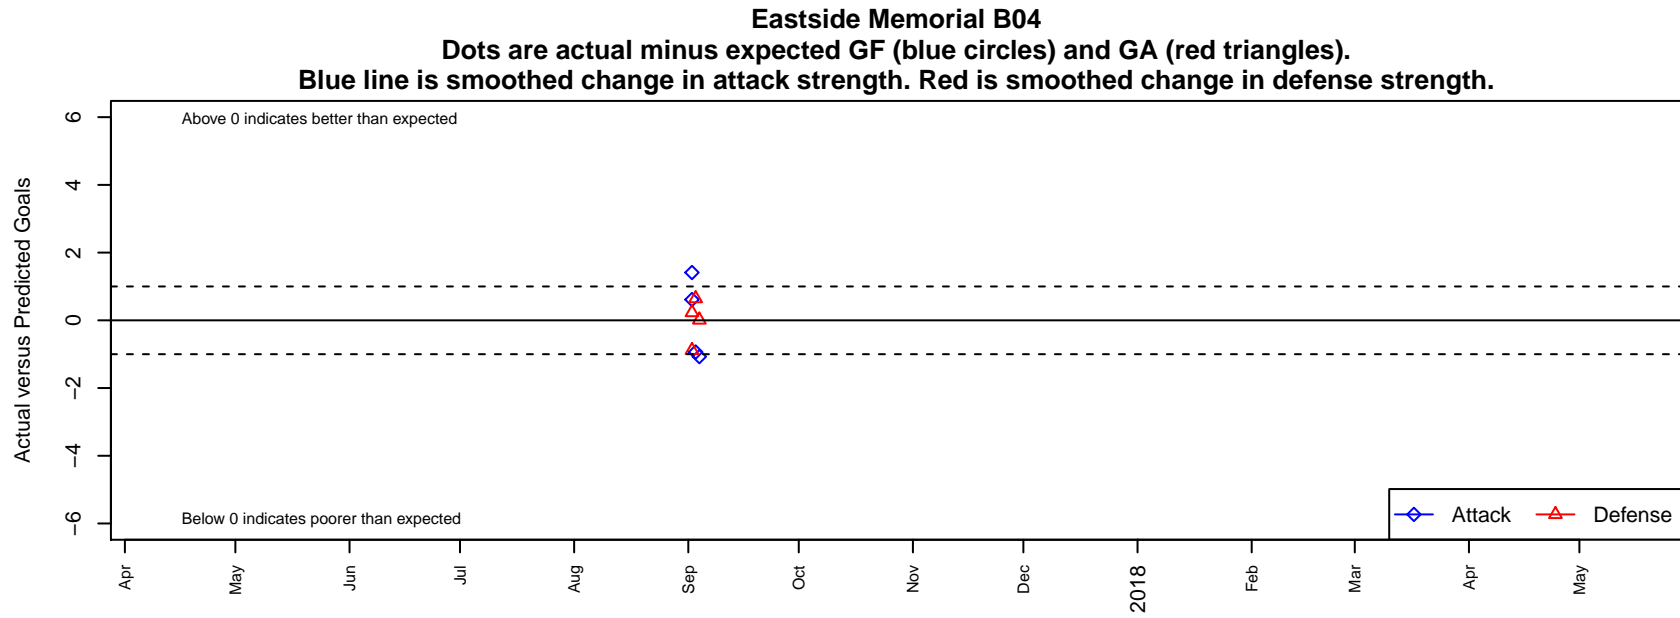

Eastside Memorial B04

, AB
B04 total strength=1330
attack=9.07 defense=4.34

alt names used:

EASTSIDE MEMORIAL FC EMFC UNITED 04

Venues played:

2017 SX Cup U14 Premier – Tier 1 U14

date	home		away		venue	pred.home	pred.away
2017-09-04	Eastside Memorial B04	0	Coquitlam Metro Ford –Unk B04	2	2017 SX Cup U14 Premier – Tier 1 U14	1.07	2.01
2017-09-03	UISA Storm B04	0	Eastside Memorial B04	3	2017 SX Cup U14 Premier – Tier 1 U14	0.64	3.94
2017-09-02	Surrey United B04	2	Eastside Memorial B04	4	2017 SX Cup U14 Premier – Tier 1 U14	2.23	2.59
2017-09-02	Coastal FC B04	3	Eastside Memorial B04	2	2017 SX Cup U14 Premier – Tier 1 U14	2.12	1.39